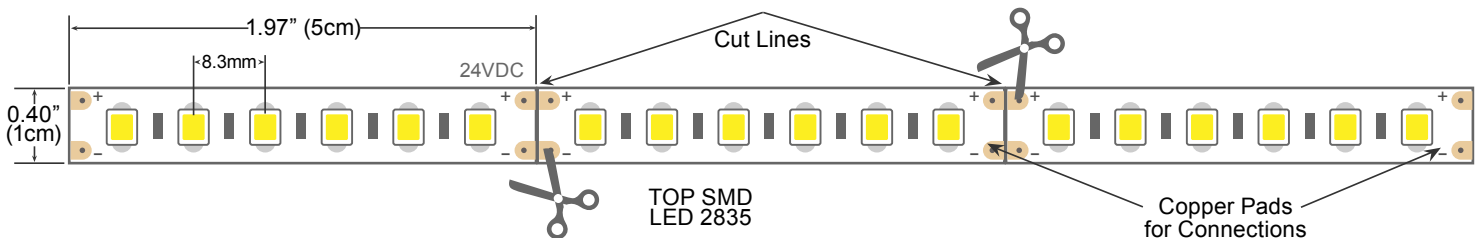

SPECIFICATIONS

Ribbon Star MegaLux LED Strip Light - ETL 24VDC

PRODUCT NAME Ribbon Star MegaLux, LED Strip Light - ETL 24VDC

SKUs
 White: RL-DX-MGL-W-10
 Warm: RL-DX-MGL-WW-10

DESCRIPTION Our Ribbon Star MegaLux White and Warm White LED Strip Lights are by far the brightest 24VDC LED Strip Lights on the market boasting an astonishing 1,830 lumens per foot. This ETL Listed 118" (3m) LED ribbon can be cut every 1.97" and must be soldered to re-connect and must be mounted to a metal heat sink. 6 high output 2835 SMD LEDs per 1.97" for a total of 360 high output LEDs per 118" LED strip. At 15.4 watts per foot this strip requires at least 150W of 24VDC Constant Voltage power (6.25A) per 118" strip. ETL Listed, RoHS and CE approved.

DIMENSIONS 118" Long X 0.40" Wide X 0.07" Tall (3m L X 10mm W X 1.8mm T)

APPROVALS CE, RoHS, ETL Listed

LIFESPAN 50,000 Hours

WARRANTY 2 Year Manufacturers

SKU	Color	Length	LED Qty	LED Type	Lumen	Beam Angle	Voltage (VDC)	Current (Amps)	Watts Required	Max Serial Connection
RL-DX-MGL-W-10	White 5700-6500K	118" (3m)	120 / meter	2835 SMD Top LED	1830 lm/ft	120°	24VDC	0.64A/ft	15.4W per ft. 154W per 118"	20 Feet
RL-DX-MGL-WW-10	Warm Wht 2600-2900K	118" (3m)	120 / meter	2835 SMD Top LED	1830 lm/ft	120°	24VDC	0.64A/ft	15.4W per ft. 154W per 118"	20 Feet