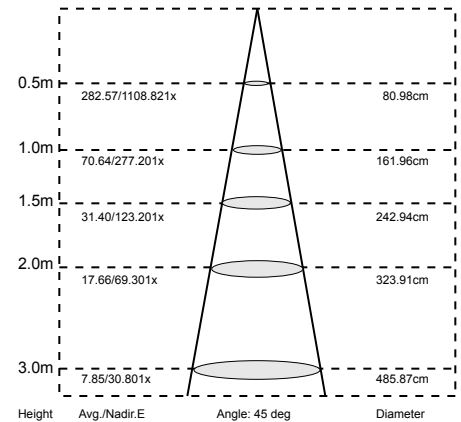

SPECIFICATIONS

MR16 LED E27 Dimmable Warm White Spot Bulb - 7W

PRODUCT NAME MR16 LED Bulbs 7W E27 Base - Warm White

URL [Click Here](#)

SKUs LB-SC-E27-7W-WW

DESCRIPTION This LED Spotlight Lamp Module is great for spotlight illumination and general lighting indoors. With a maximum output of 7W it is a great low cost, low power light solution. The module's Aluminum enclosure also acts as a heat sink, improving bulb operating temperature and extending life. This LED Spotlight Lamp Module was designed with the environment in mind; containing no mercury and low CO2 emissions. This low power LED Lamp Bulb is a perfect alternative to high cost halogen lighting.

DIMENSIONS 1.97" Diameter X 3.19" Overall Length (50mm Diameter X 81mm Length)

LIFESPAN 40,000 Hours

POWER USE 110-240V AC

COLOR TEMP. Warm White, 3300K

CRI >80 (Color Rendering Index)

LUMENS 278 lm

BEAM ANGLE 45°