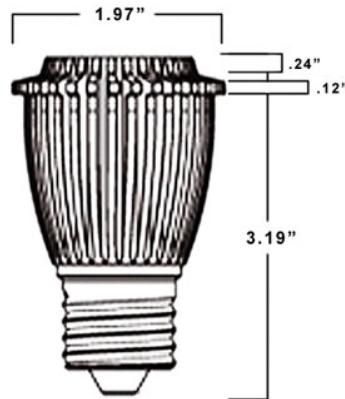

SPECIFICATIONS

MR16 LED E27 Dimmable Warm White Spot Bulb - 7W

PRODUCT NAME MR16 LED Bulbs 7W E27 Base - Warm White

URL [Click Here](#)

SKUs LB-SC-E27-7W-WW

DESCRIPTION This LED Spotlight Lamp Module is great for spotlight illumination and general lighting indoors. With a maximum output of 7W it is a great low cost, low power light solution. The module's Aluminum enclosure also acts as a heat sink, improving bulb operating temperature and extending life. This LED Spotlight Lamp Module was designed with the environment in mind; containing no mercury and low CO2 emissions. This low power LED Lamp Bulb is a perfect alternative to high cost halogen lighting.

DIMENSIONS 1.97" Diameter X 3.19" Overall Length (50mm Diameter X 81mm Length)

LIFESPAN 40,000 Hours

POWER USE 110-240V AC

COLOR TEMP. Warm White, 3300K

CRI >80 (Color Rendering Index)

LUMENS 278 lm

BEAM ANGLE 45°