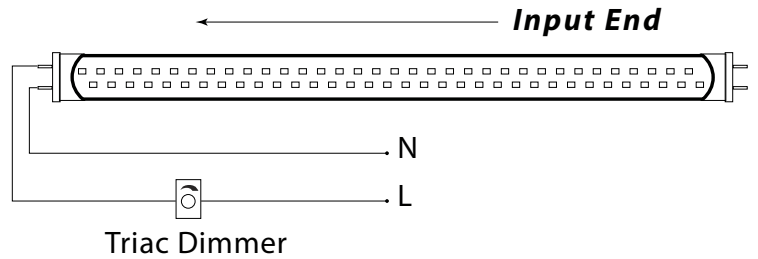

SPECIFICATIONS

Dimmable T8 LED Bulb 4ft, 22W 4500K

PRODUCT NAME	Dimmable T8 LED Bulb 4ft, 22W 4500K
SKU	LB-LL-T8D-4-DW
URL	Click Here
DESCRIPTION	<p>The T8 LED Tube light is a perfect replacement product for existing tube lamps with energy savings of 70%-80% over traditional fluorescent tubes. Not only is this product more energy efficient but it is also environmentally friendly containing no mercury or other harmful materials. Perfect for commercial and residential lighting applications including offices, conference rooms, super markets, restaurants, schools, libraries, hospitals, living rooms, or any other application where a power saving Eco friendly lighting is needed. UL, RoHS approved.</p> <p>Note: This product is only dimmable by Triac Dimmer and requires a ballast bypass.</p>
BULB TYPE	T8 with G13 bi-pin base
SUPPLY VOLTAGE	90VAC - 140VAC
DIMENSIONS	48.0" Length x 1.00" Diameter (1219.2mm Length x 25.4mm Diameter)
LUMENS	2100 lm
OUTPUT POWER	22 Watts
COLOR TEMP.	4500K
WARRANTY	2 year manufacturers