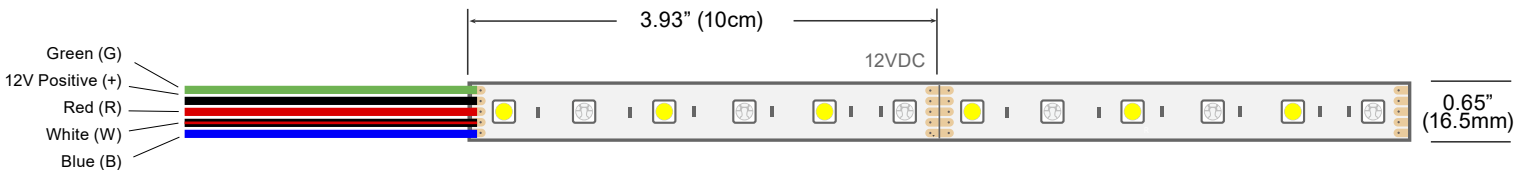

SPECIFICATIONS

Ribbon Star 5050, Waterproof RGBW LED Strip Light

RGBW

RGBWW

PRODUCT NAME	Ribbon Star 50/50, Waterproof RGB + White LED Strip Light - 16.4' (5m)
SKU	+White: RL-SC-RS50-T-RGBW-5 / +Warm White: RL-SC-RS50-T-RGBWW-5
PRODUCT LINK	+White: Click Here +Warm White: Click Here
DESCRIPTION	This new LED Strip Light combines RGB and White 5050 LED Chips into a single 16.4' roll. This LED Strip can produce over 4 billion shades of brilliant colors using 255 levels of brightness adjustment on each color. There are 3 RGB and 3 White LED Chips every 4 inches. This 16.4' (5m) LED strip can be cut every 4 inches and can be reconnected by soldering or our quick connectors to bare lead wire. Comes with 3M™ mounting tape on the back, for the best long-term mounting solution. 75W of constant voltage 12VDC power is needed for this 16.4' strip (4.4W per foot). This RGB LED Light strip can be used for entertainment lighting, bars, casino lights, full color cove lights, RGB backlighting, under cabinet LED lighting, stage shows, or virtually any project that requires a full range of vivid LED color..
DIMENSIONS	16.4' x 0.65" x 0.47"H (5m x 16.5mm x 12mm)
RATING	IP67 Waterproof
DC VOLTAGE	12VDC Constant Voltage
MAX WATTAGE	4.4W per ft.
WARRANTY	2 Year Manufacturers

SKU	Color	Length	LED Qty	LED Type	Lumen	Beam Angle	Voltage (VDC)	Current (Amps)	Watts Required	Max Serial Connection
RL-SC-RS50-T-RGBW-5	White 6500K	16.4' (5m)	300	5050 SMD Top LED	341 lm/ft	120°	12	6.01	4.4W per ft. 14.4W per 1m	20 Feet
RL-SC-RS50-T-RGBWW-5	Warm Wht 3500K	16.4' (5m)	300	5050 SMD Top LED	305 lm/ft	120°	12	6.01	4.4W per ft. 14.4W per 1m	20 Feet