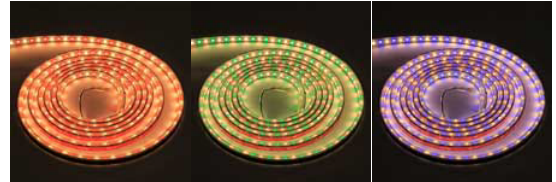

SPECIFICATIONS

Ribbon Star 5050, Waterproof RGBW LED Strip Light

RGBW

RGBWW

PRODUCT NAME	Ribbon Star 50/50, Waterproof RGB + White LED Strip Light - 16.4' (5m)
SKU	+White: RL-SC-RS50-T-RGBW-5 / +Warm White: RL-SC-RS50-T-RGBWW-5
PRODUCT LINK	+White: Click Here +Warm White: Click Here
DESCRIPTION	This new LED Strip Light combines RGB and White 5050 LED Chips into a single 16.4' roll. This LED Strip can produce over 4 billion shades of brilliant colors using 255 levels of brightness adjustment on each color. There are 3 RGB and 3 White LED Chips every 4 inches. This 16.4' (5m) LED strip can be cut every 4 inches and can be reconnected by soldering or our quick connectors to bare lead wire. Comes with 3M™ mounting tape on the back, for the best long-term mounting solution. 75W of constant voltage 12VDC power is needed for this 16.4' strip (4.4W per foot). This RGB LED Light strip can be used for entertainment lighting, bars, casino lights, full color cove lights, RGB backlighting, under cabinet LED lighting, stage shows, or virtually any project that requires a full range of vivid LED color..
DIMENSIONS	16.4' x 0.65" x 0.47"H (5m x 16.5mm x 12mm)
RATING	IP67 Waterproof
DC VOLTAGE	12VDC Constant Voltage
MAX WATTAGE	4.4W per ft.
WARRANTY	2 Year Manufacturers

SKU	Color	Length	LED Qty	LED Type	Lumen	Beam Angle	Voltage (VDC)	Current (Amps)	Watts Required	Max Serial Connection
RL-SC-RS50-T-RGBW-5	White 6500K	16.4' (5m)	300	5050 SMD Top LED	341 lm/ft	120°	12	6.01	4.4W per ft. 14.4W per 1m	20 Feet
RL-SC-RS50-T-RGBWW-5	Warm Wht 3500K	16.4' (5m)	300	5050 SMD Top LED	305 lm/ft	120°	12	6.01	4.4W per ft. 14.4W per 1m	20 Feet